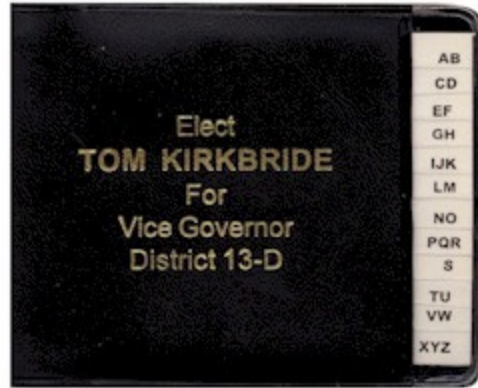

OLPTC New Postings 7/25/2013

District 13D Campaign Items

Tom Kirkbride for Deputy Dist. Governor pin

District 13D
East Liverpool key chain
District 13D Miscellaneous
Items

OLPTC New Postings 7/25/2013

2013 MD13
International Convention
Pin (Mini)

OLPTC 5th Anniversary
"On the Web" pin.

District 13D Paul Lathem Jr. pins