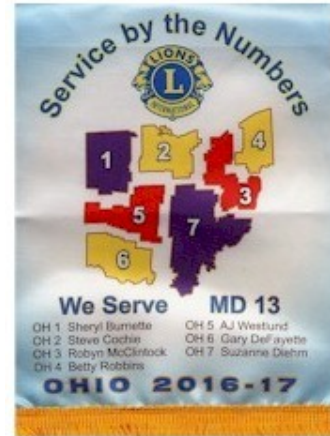

PID Steven Sherer
Santas Helpers
(October 2015-HS)

2017 MD13 State Pins

2017 Large

2017 Mini

2016-2017 MD13 Council of Governors Pin & Banner

Banner image not actual size

District 13 K Club Pin and LCI Miscellaneous