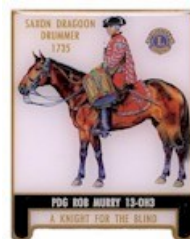

OLPTC New Postings 7/31/2017

2017 Chicago Pilot Dogs Set.

Boxer
Jerry Craiglow

Doberman Pinscher
Merle Dutt

German Shepherd
Rob Murry

Golden Retriever
Sally Murry

Labrador Retriever
Mary Ellen Sherer

Poodle
Steve Sherer

Vizsla
Bart Phillips

This set is included in the June LITPC Animals & Trains Sets catalog.

PID Steve Sherer
Union Stations in the U.S.
(June 2017-AT)

Lion Mary Ellen Sherer
The Lions Centennial Chicago Express
(June 2017-AT)