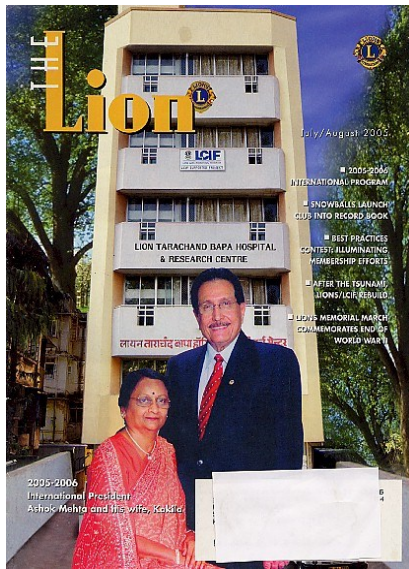

**2005-2006 International President
Ashok Mehta and wife Kokila**