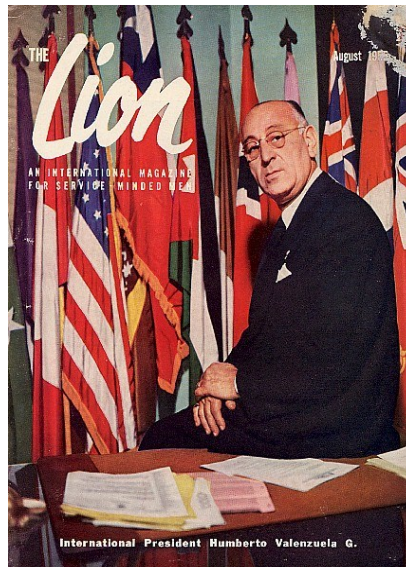

**1955-1956 International President
Humberto Valenzuela G.**