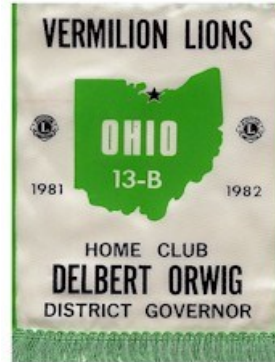

**District 13B Lions Clubs Banners
(Scans not to size)**

Ashland Noon

Ashland Noon

Ashland Evening

North Ridgeville

Upper Sandusky

Vermillion

Ashland Noon banner from District 13A was before the 1966 redistricting.