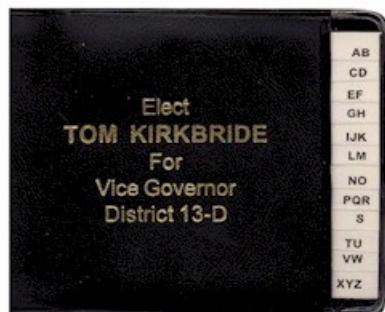

Ron Anderson Fly Swatter. Not actual size.

Gov. Dan Brown glass coaster Not actual size.

Jerald McCullough rubber jar opener

Jerald McCullough Key ring

DG Bob Booher oversized twenty dollar bill.

District 13D Miscellaneous Campaign Items.

Tom Kirkbride for Deputy Dist. Governor Ink Pen

Tom Kirkbride Address book

Tom Kirkbride Tape Measure

Ted Filmer Gum Package Front & Back

John Woodside Magnifier

John Woodside White Cane Front

John Woodside White Cane Back