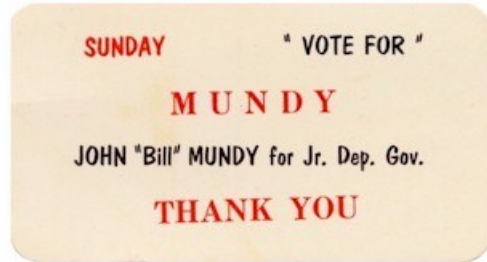

District 13D Miscellaneous Campaign Items.

Bill Cummings Key Chain

Dwain Hawkins Letter Opener

Bill Mundy matchbook (front)

Bill Mundy matchbook (back)

Bill Mundy Campaign card with 1986 calendar on back. (not shown)

Ron Anderson Fly Swatter. Not actual size.

Gov. Dan Brown glass coaster Not actual size.

Jerald McCullough rubber jar opener

Jerald McCullough Key ring

DG Bob Booher oversized twenty dollar bill.

District 13D Miscellaneous Campaign Items.