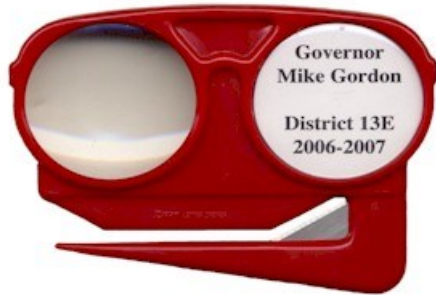

## District 13E Convention Items

1973

1974

1975

1976

1976 Key Chain

1979 Key Chain

1980 convention pin  
golf ball swings open and shows whom we believe is Dr. Howard Z. Dredge

1980 Springfield District 13E Convention Variations

Paper weight

District 13E Convention Items

Coaster

Wood item

Magnifier and Letter Opener

Tin containing coasters

Can cozy