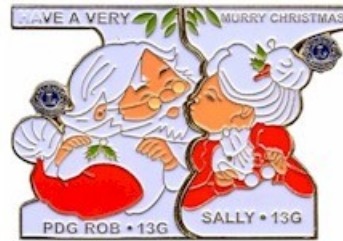

*Have A Very Murry Christmas.