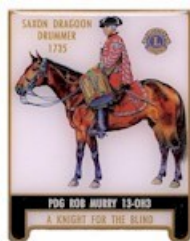

Saxon Dragoon Drummer 1735
(June 2017-AT)