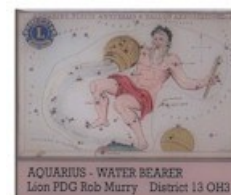

**New Hampshire Pin Traders Present the Killer Whale as a Hot Air Balloon Rider**  
(July 2020-WW)

**Constellations of the Water World Aquarius-Water Bearer**  
(July 2020-WW)