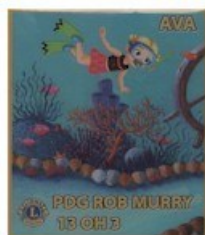

**Front End of an Alligator Two Pin Set**  
(May 2019-WW)

**Alligator combined as one pin**  
(May 2019-WW)

**Fifty State Mer Lions**  
(May 2019-WW)

**PDG Rob Murry For LITPC Director 2020-2022**

**"Ava" Pin 1 of 2**  
(May 2020-WW)