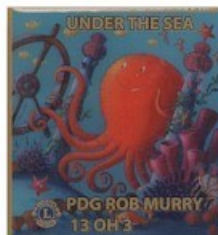

**Front End of an Alligator Two Pin Set**  
(May 2019-WW)

**Alligator combined as one pin**  
(May 2019-WW)

**Fifty State Mer Lions**  
(May 2019-WW)

**PDG Rob Murry For LITPC Director 2020-2022**

**"Ava" Pin 1 of 2**  
(May 2020-WW)